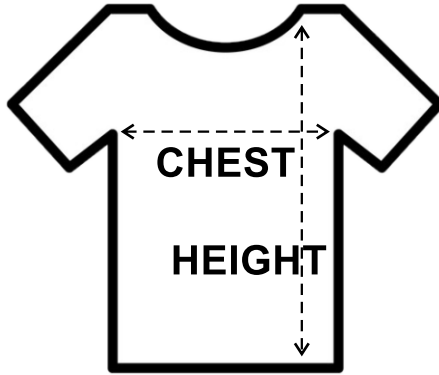

**COLOR # 15
BRIGHT
MELANGE**

**COLOR # 16
WHITE
MELANGE**

**COLOR # 17
WASH
MELANGE**

HOODIE SIZE CHART

<u>SIZE</u>	<u>CHEST</u>	<u>HEIGHT</u>
22 (0-12 MONTHS)	22	12.5
24 (12-23 MONTHS)	24	14
26 (24-35 MONTHS)	26	15.5
28 (36-47 MONTHS)	28	17
30 (4-5 YRS)	30	18.5
32 (6-7 YRS)	32	20
34 (8-9 YRS)	34	21.5
XXS (10-11 YRS)	36	23
XS (12-13 YRS)	38	25
S	40	26
M	42	27
L	44	28
XL	46	29
XXL	48	30
3XL	50	31
4XL	52	31.5
5XL	54	32
6XL	56	32.5
7XL	58	33

BIGGER SIZES POSSIBLE

HOODIE SIZE CHART

MEASUREMENT ARE IN INCHES

**OUR SIZES ARE
STANDARD INDIAN SIZES**

**SIZES CAN BE CUSTOMISED
AS PER YOUR PREFERENCE**

KIDS SIZES

**YEARS MENTIONED ARE
STANDARD INDIAN SIZES WHICH
MAY DIFFER ACCORDING TO
YOUR KIDS MEASUREMENT**