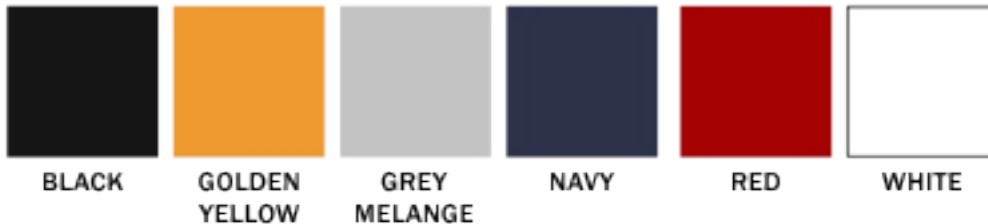

SIZE CHART - IN INCHES				
SIZE	S	M	L	XL
CHEST	34	36	38	40
FRONT CHEST	17	18	19	20
LENGTH	23	24	25	26

WHATSAPP : +91-98435-25000

TEEBABA.COM

WOMEN T-SHIRT DRESS

100% SUPER COMBED COTTON
180 GSM
BIO WASHED FABRIC
DOUBLE STITCHED
LYCRA RIB ON NECK
SOFT FLOW DYED
PRE-SHRUNK
ENVIRONMENT FRIENDLY