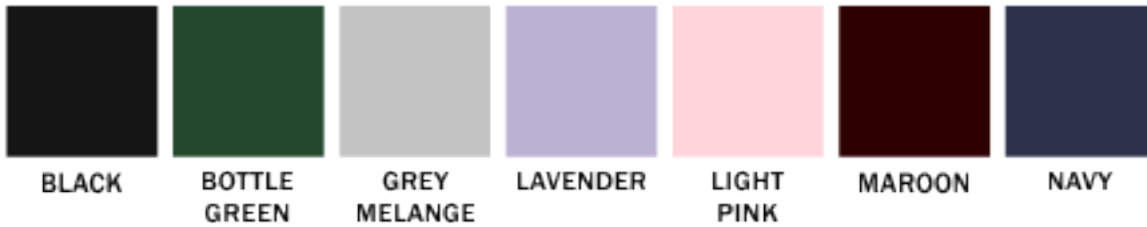

WHITE
BLACK

BLACK
WHITE

SIZE CHART - IN INCHES				
SIZE	S	M	L	XL
CHEST	38	40	42	44
FRONT CHEST	19	20	21	22
LENGTH	26	27	28	29

WHATSAPP : +91-98435-25000

TEEBABA.COM

JOGGERS

100% SUPER COMBED COTTON
260 GSM
BIO WASHED FABRIC
DOUBLE STITCHED
UNISEX REGULAR FIT
SOFT FLOW DYED
PRE-SHRUNK
HIP ELASTIC BAND
DERBY RIBBED AT HIP AND ANKLES

BLACK

BOTTLE
GREEN

GREY
MELANGE

LAVENDER

LIGHT
PINK

MAROON

NAVY

SIZE CHART - IN INCHES					
SIZE	S	M	L	XL	XXL
OUT SEAM	38	39	40	41	42
WAIST	30	32	34	36	38